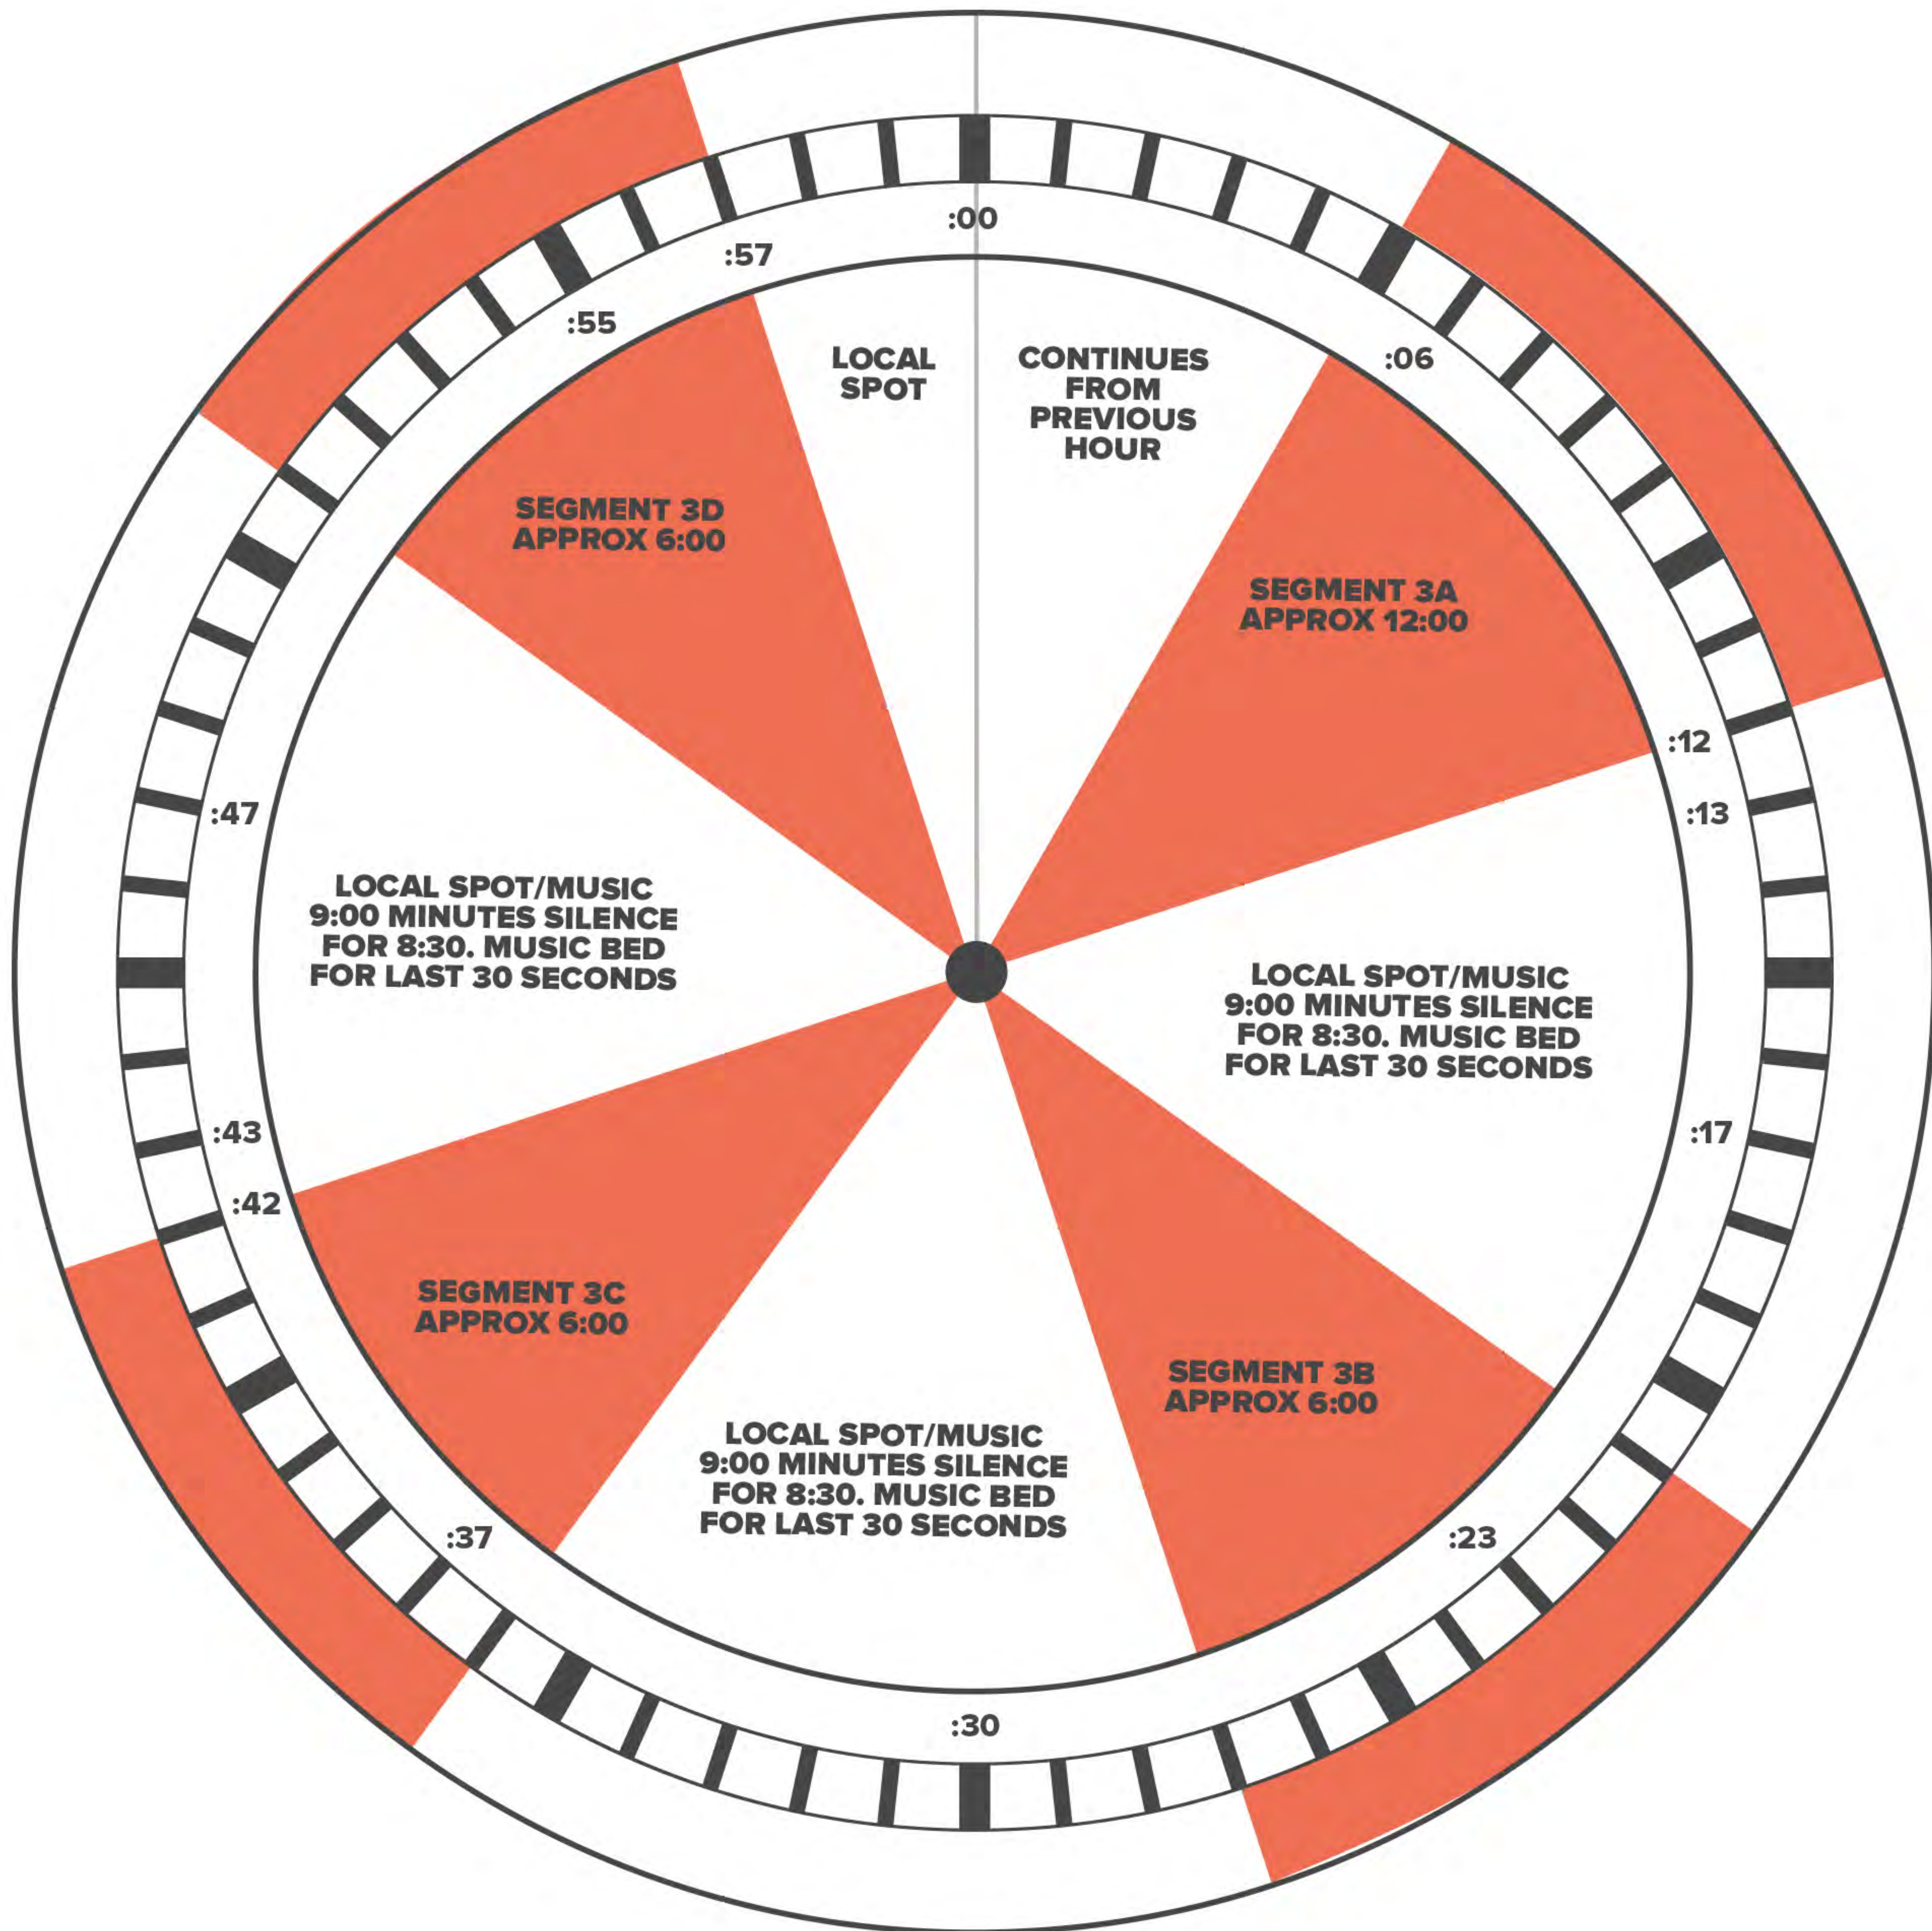

Program Clock: Woody & Wilcox

EFFECTIVE DATE:
May 14, 2018

HOUR 1
MONDAY - FRIDAY

Program Clock: Woody & Wilcox

EFFECTIVE DATE:
May 14, 2018

HOUR 2
MONDAY - FRIDAY

Program Clock: Woody & Wilcox

EFFECTIVE DATE:
May 14, 2018

HOUR 3
MONDAY - FRIDAY

Program Clock: Woody & Wilcox

EFFECTIVE DATE:
May 14, 2018

HOUR 4
MONDAY - FRIDAY