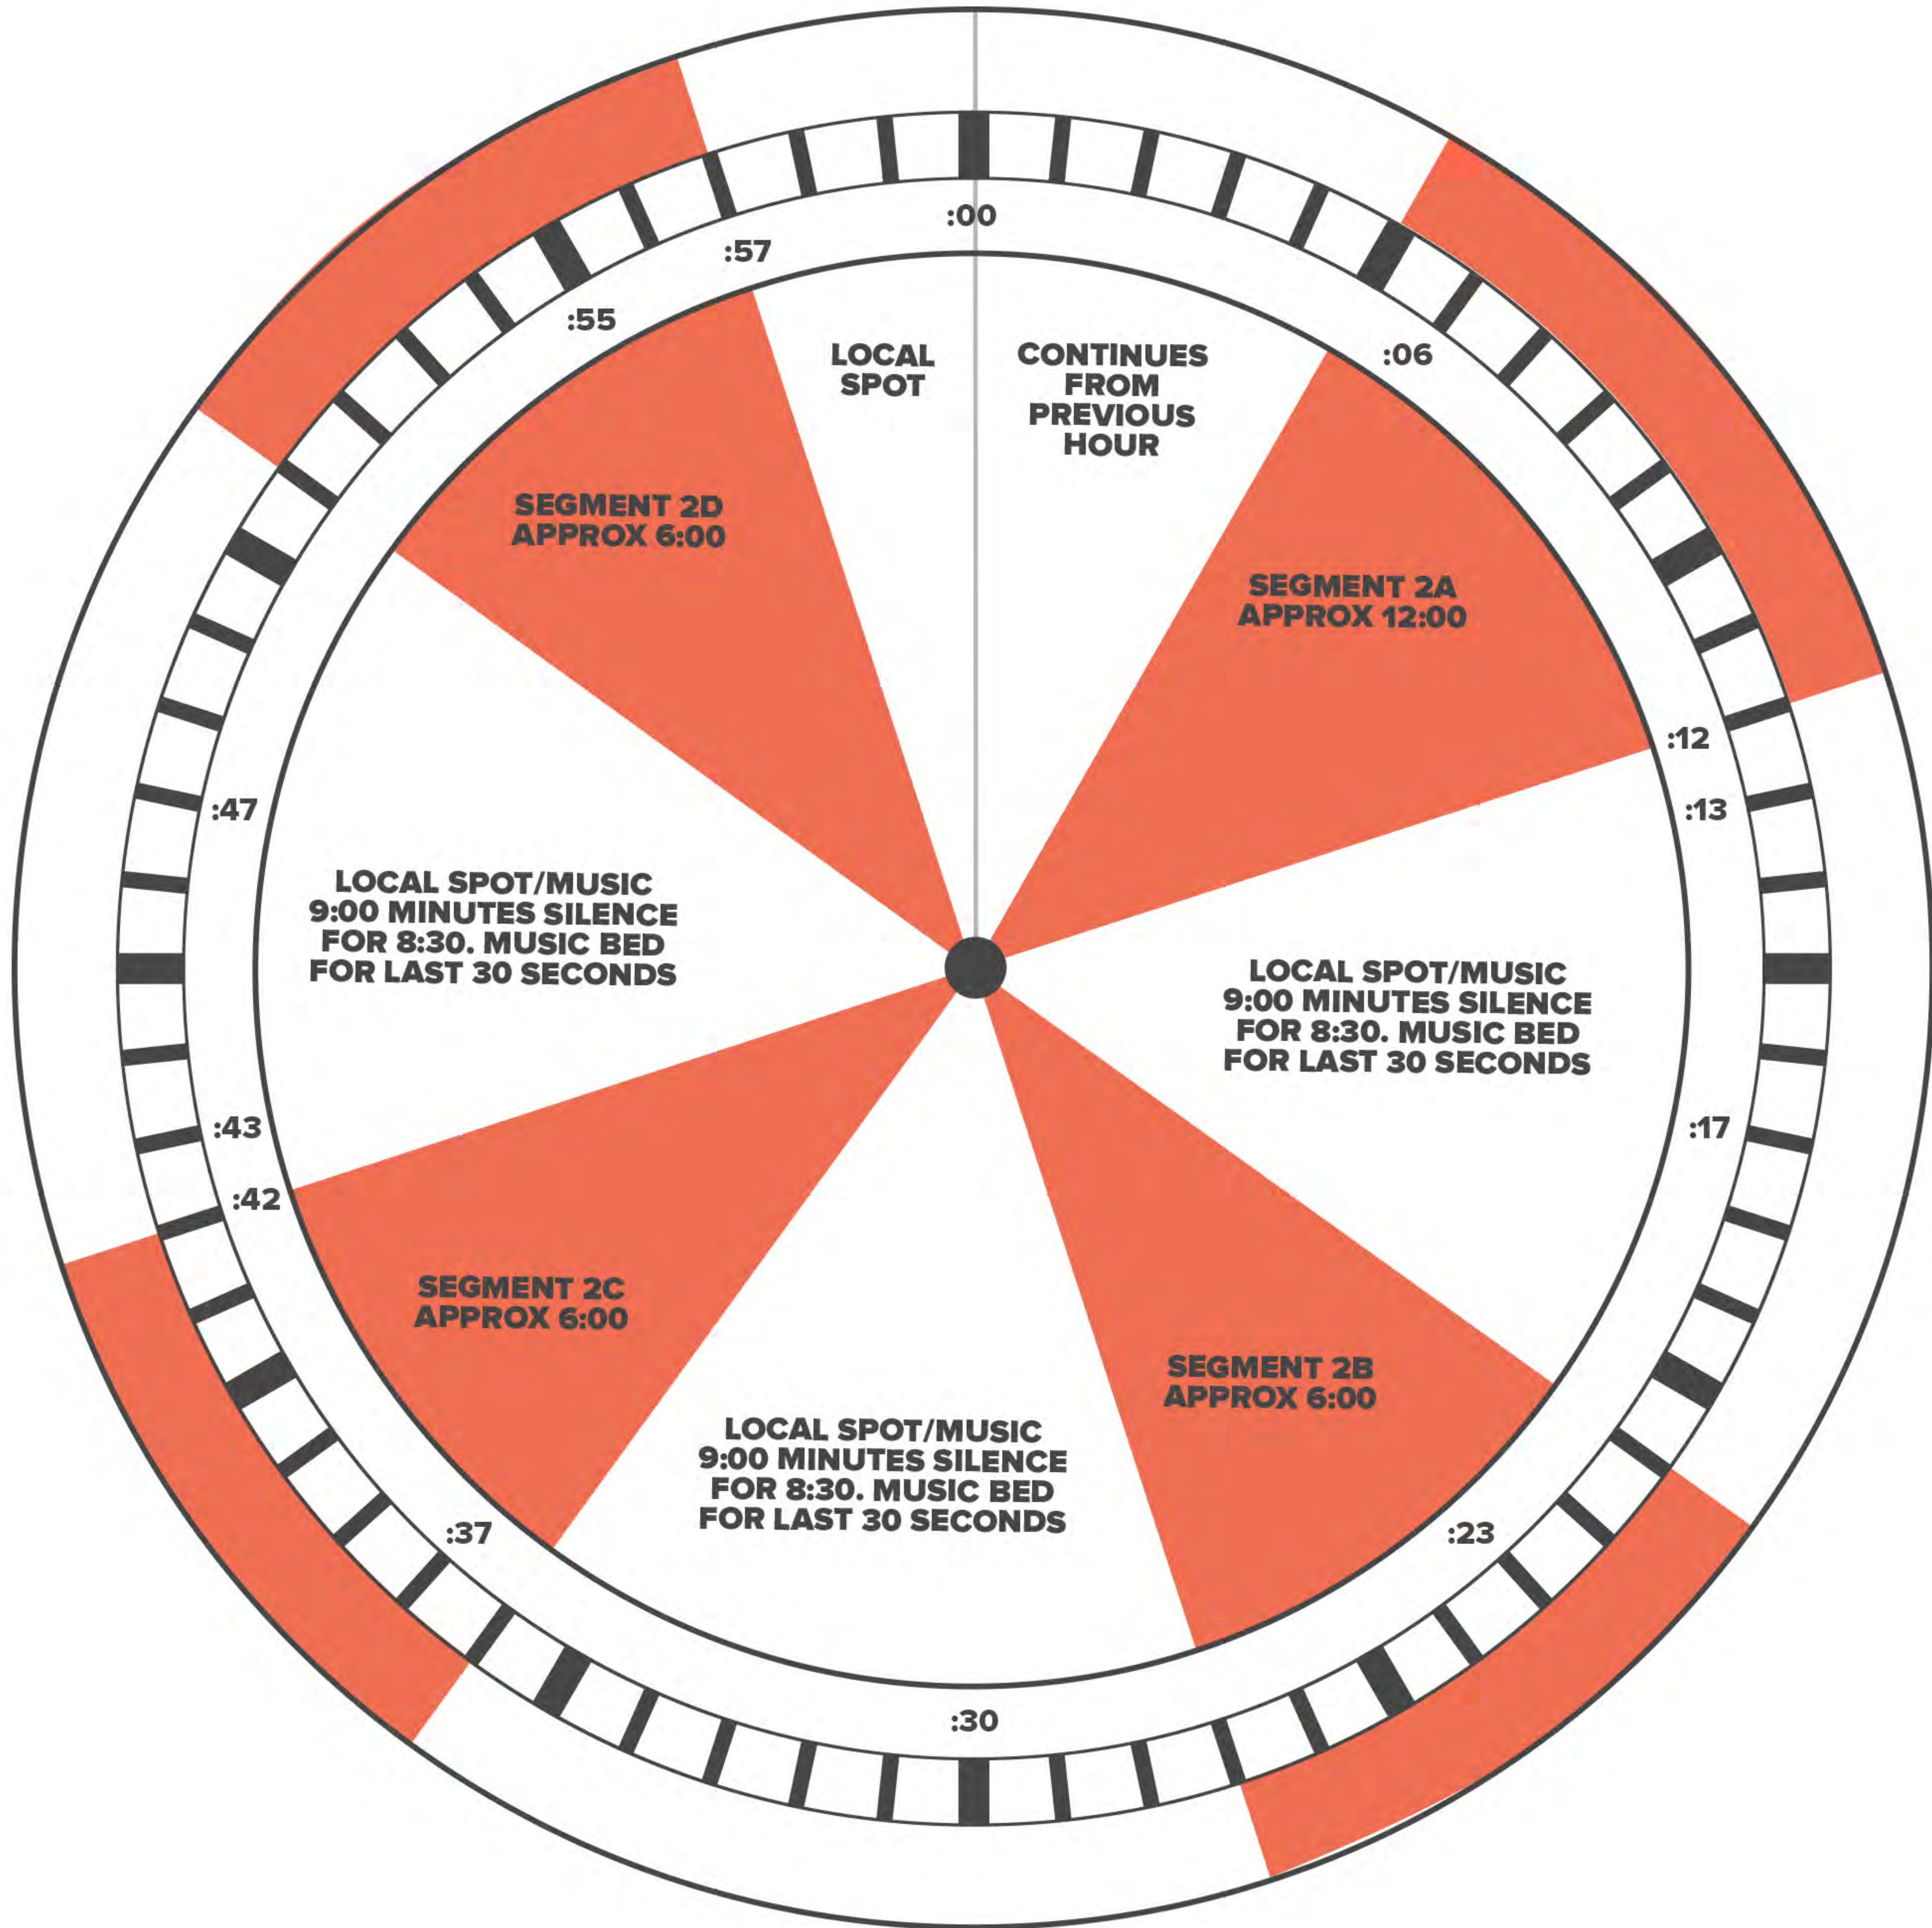

Program Clock: Woody & Wilcox

EFFECTIVE DATE:
May 14, 2018

HOUR 1
MONDAY - FRIDAY

Program Clock: Woody & Wilcox

EFFECTIVE DATE:
May 14, 2018

HOUR 2
MONDAY - FRIDAY

Program Clock: Woody & Wilcox

EFFECTIVE DATE:
May 14, 2018

HOUR 3
MONDAY - FRIDAY

Program Clock: Woody & Wilcox

EFFECTIVE DATE:
May 14, 2018

HOUR 4
MONDAY - FRIDAY