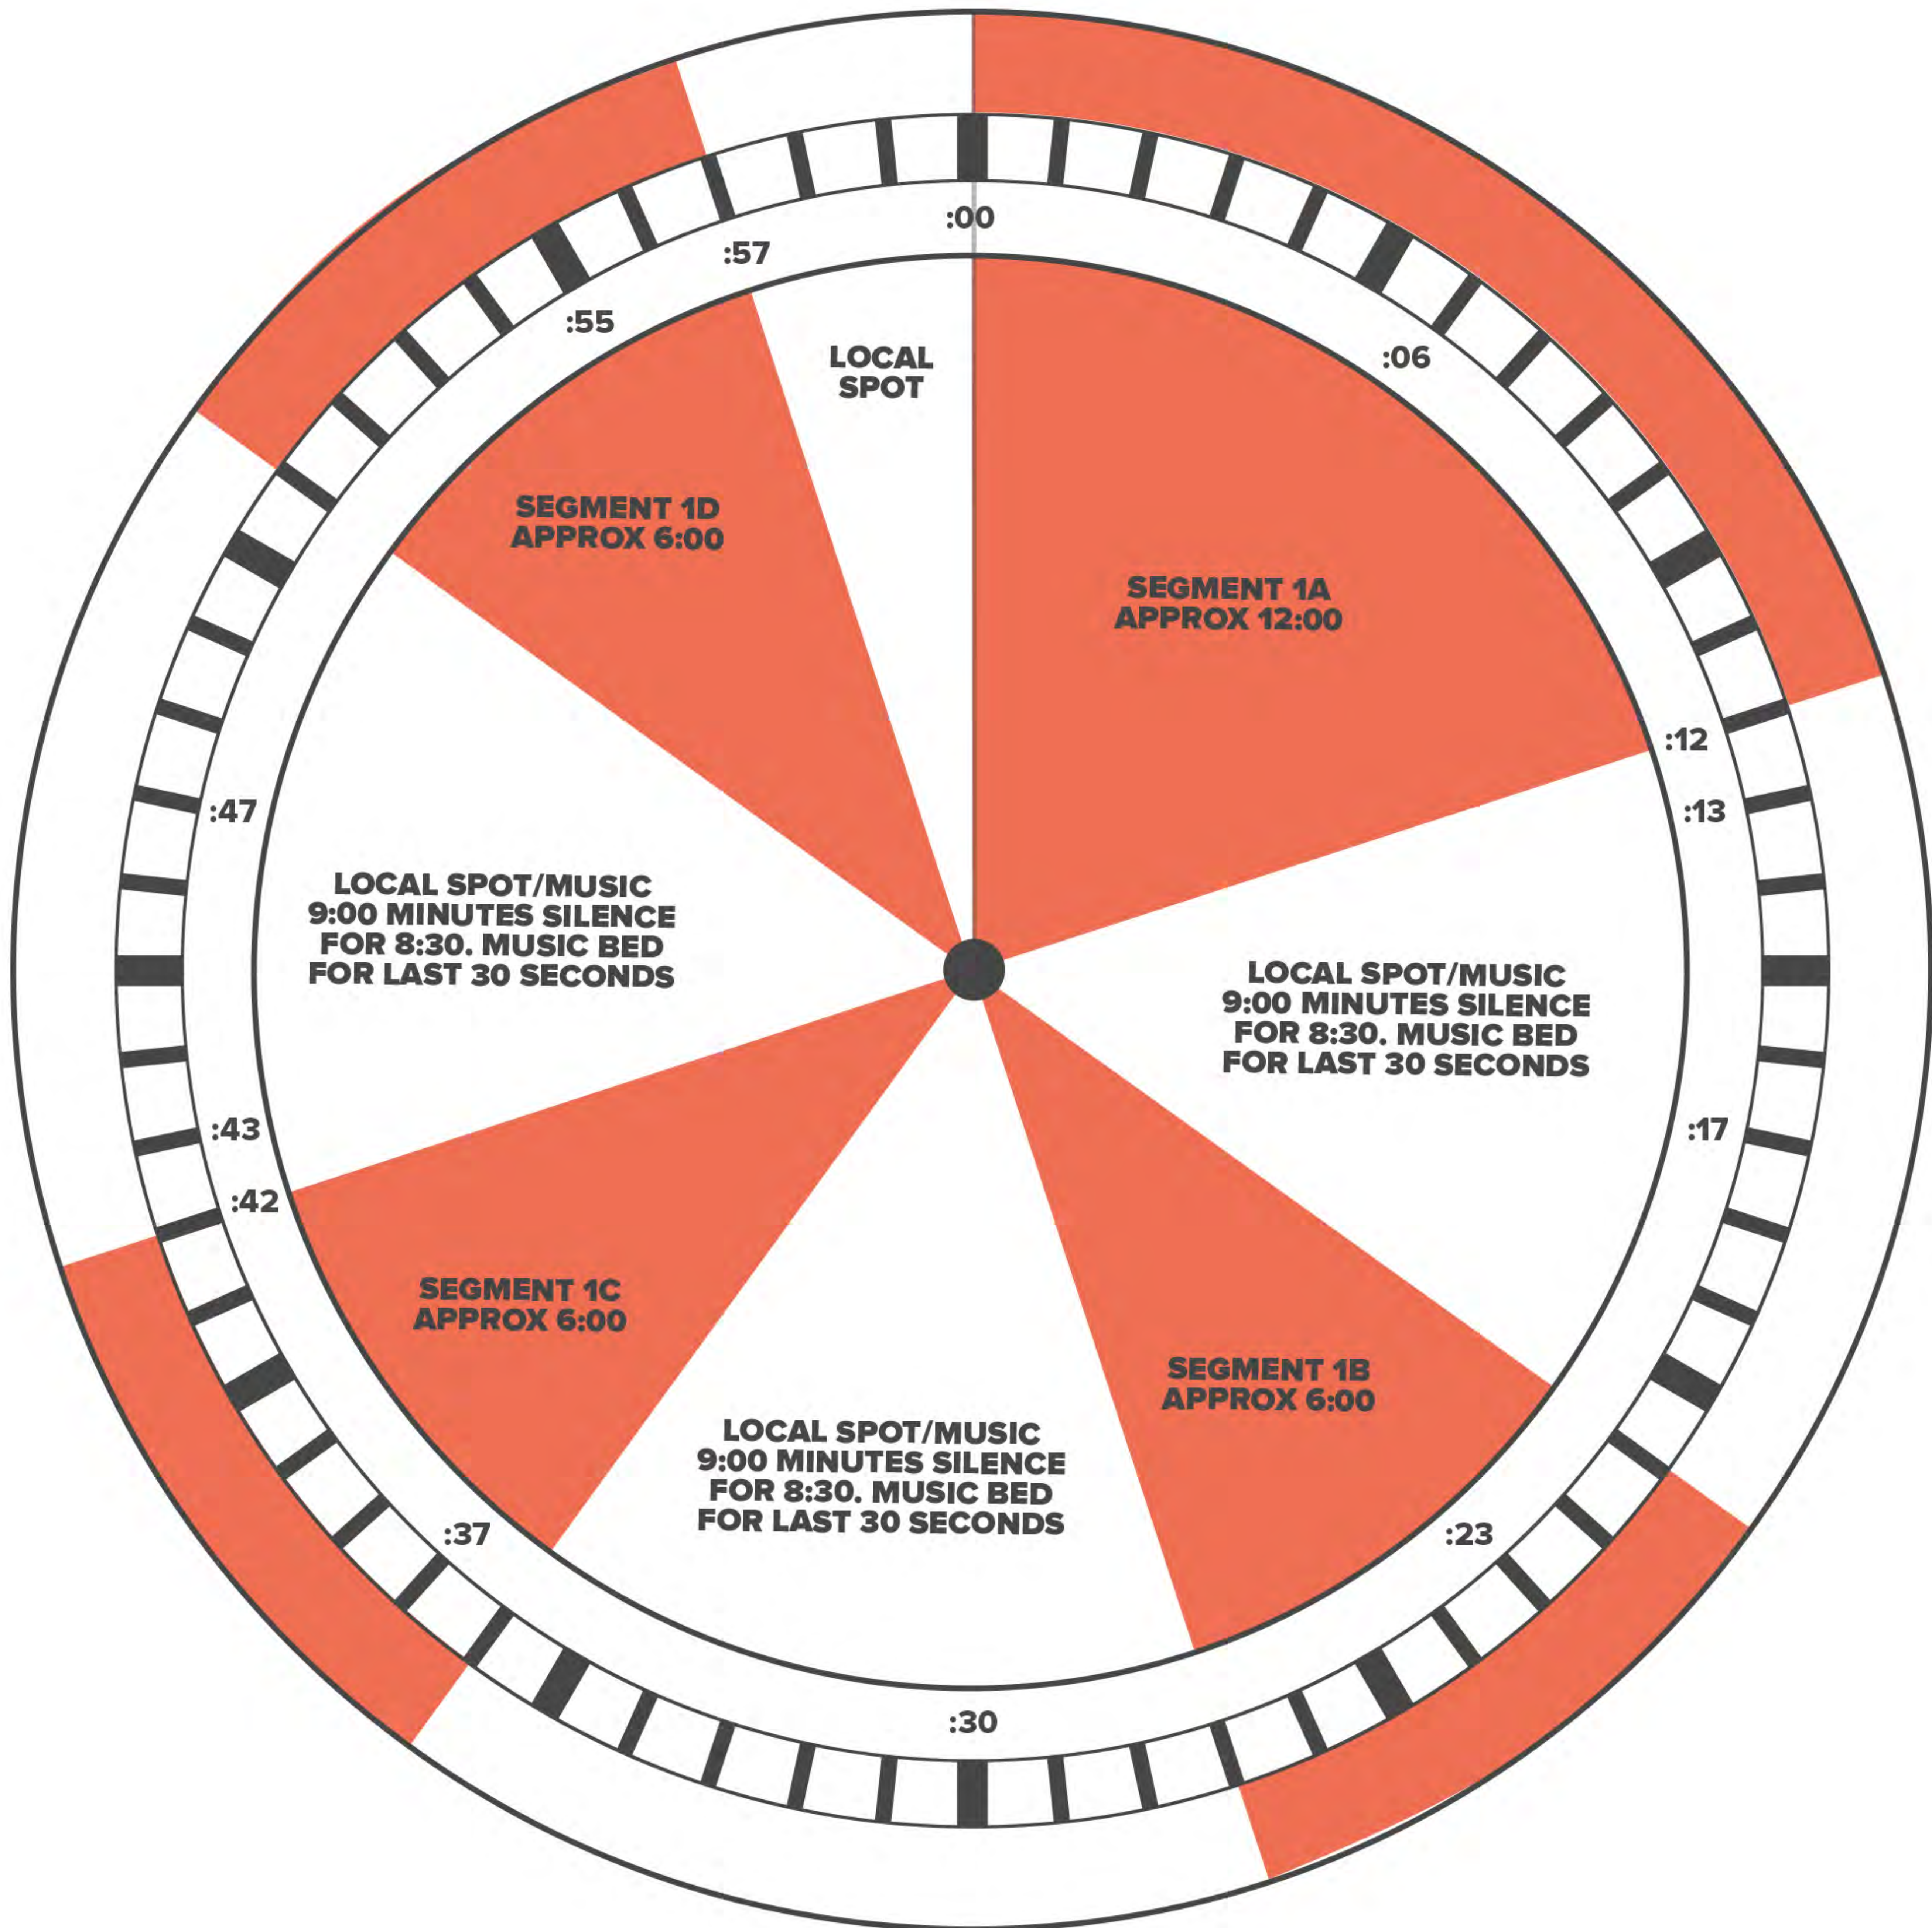

Program Clock: Woody & Wilcox

EFFECTIVE DATE:
May 14, 2018

HOUR 1
MONDAY - FRIDAY

Program Clock: Woody & Wilcox

EFFECTIVE DATE:
May 14, 2018

HOUR 2
MONDAY - FRIDAY

Program Clock: Woody & Wilcox

EFFECTIVE DATE:
May 14, 2018

HOUR 3
MONDAY - FRIDAY

Program Clock: Woody & Wilcox

EFFECTIVE DATE:
May 14, 2018

HOUR 4
MONDAY - FRIDAY