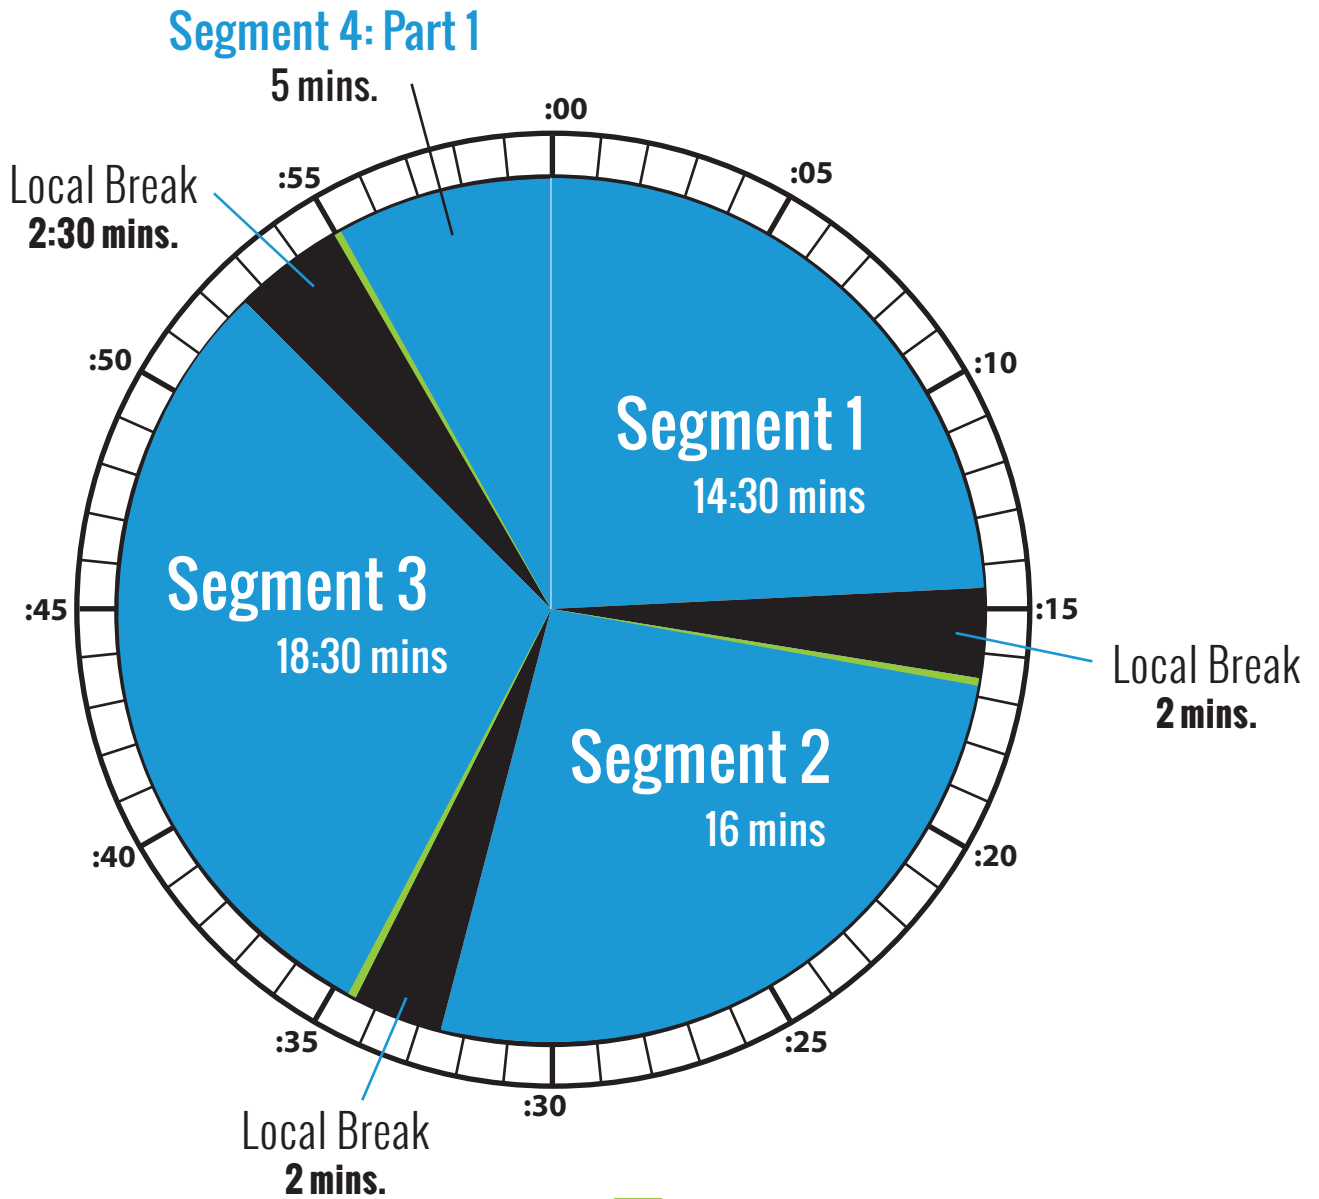

## Hour Clock One

 = Local Re-Join

### Avails

Local: 6 minutes

## Hour Clock Two

 = Local Re-Join