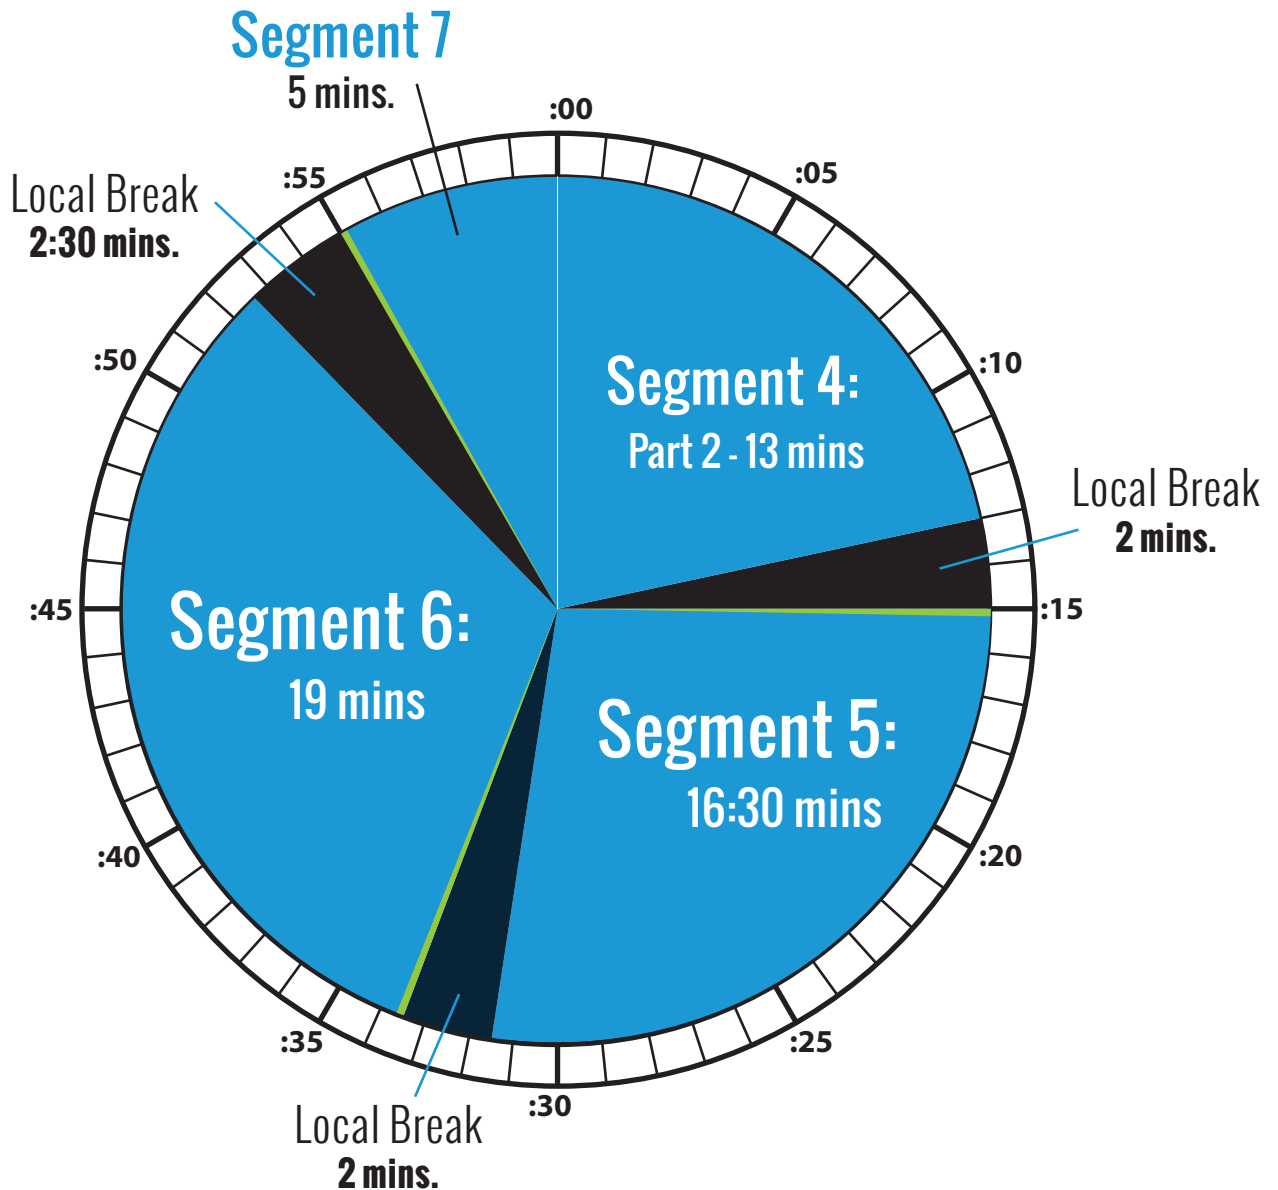

## Hour Clock Two

 = Local Re-Join

### Avails

Local: 6 minutes