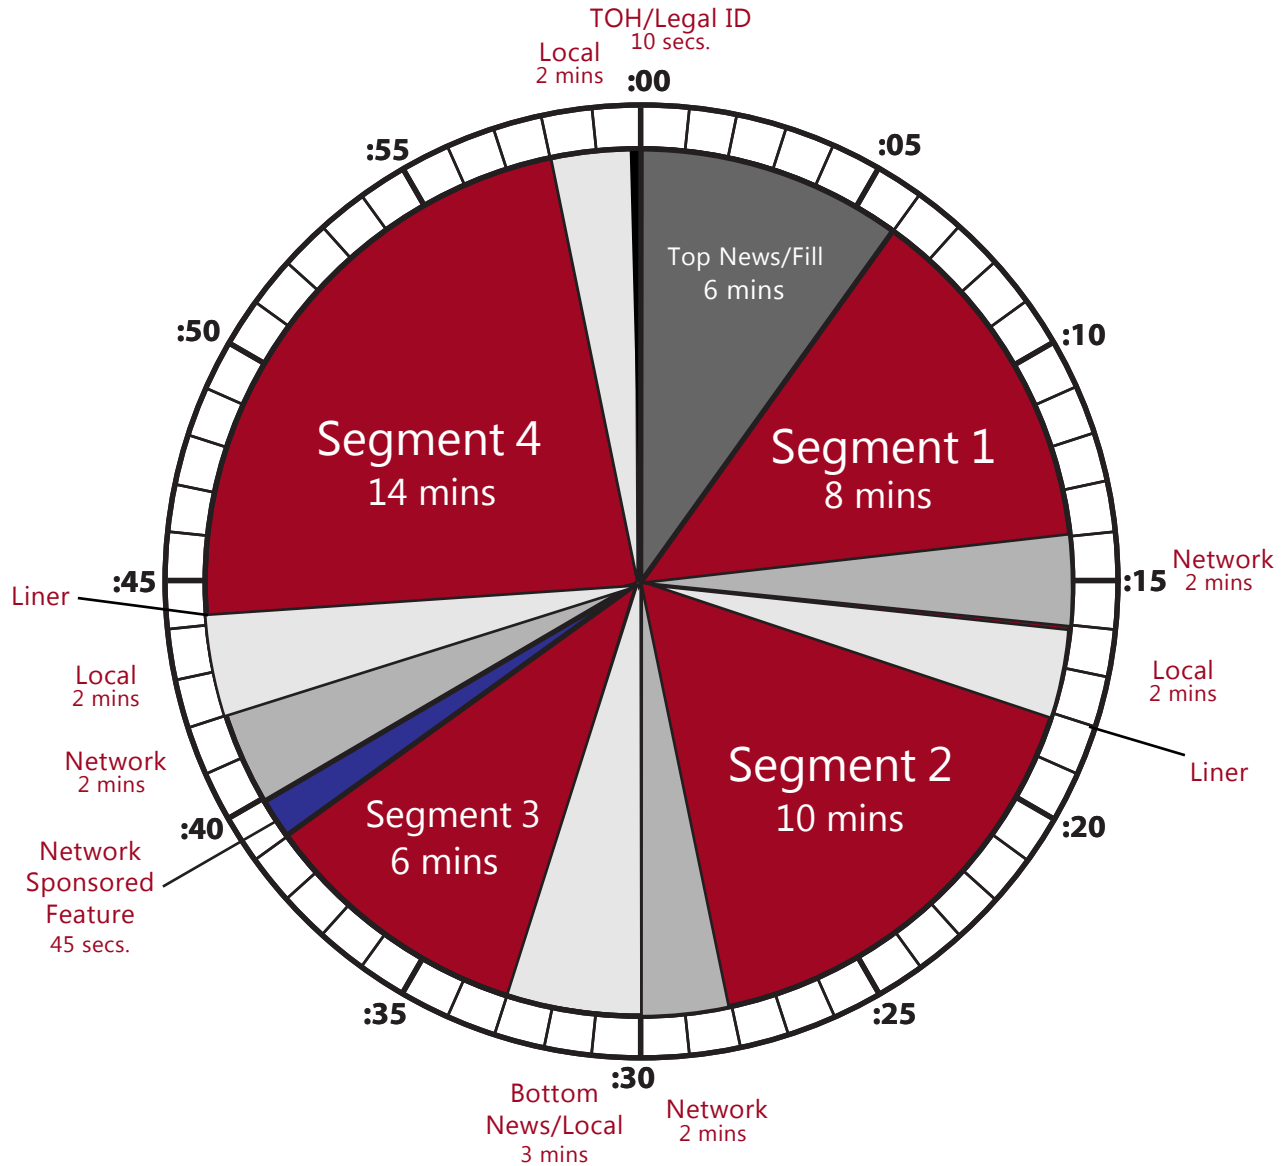

Our Auto Expert

2 Hour Standard Clock

Emergency Contact Info

216.831.3761

ourautoexpert@envisionnetworks.com

Local: 8 minutes

Network: 6 minutes