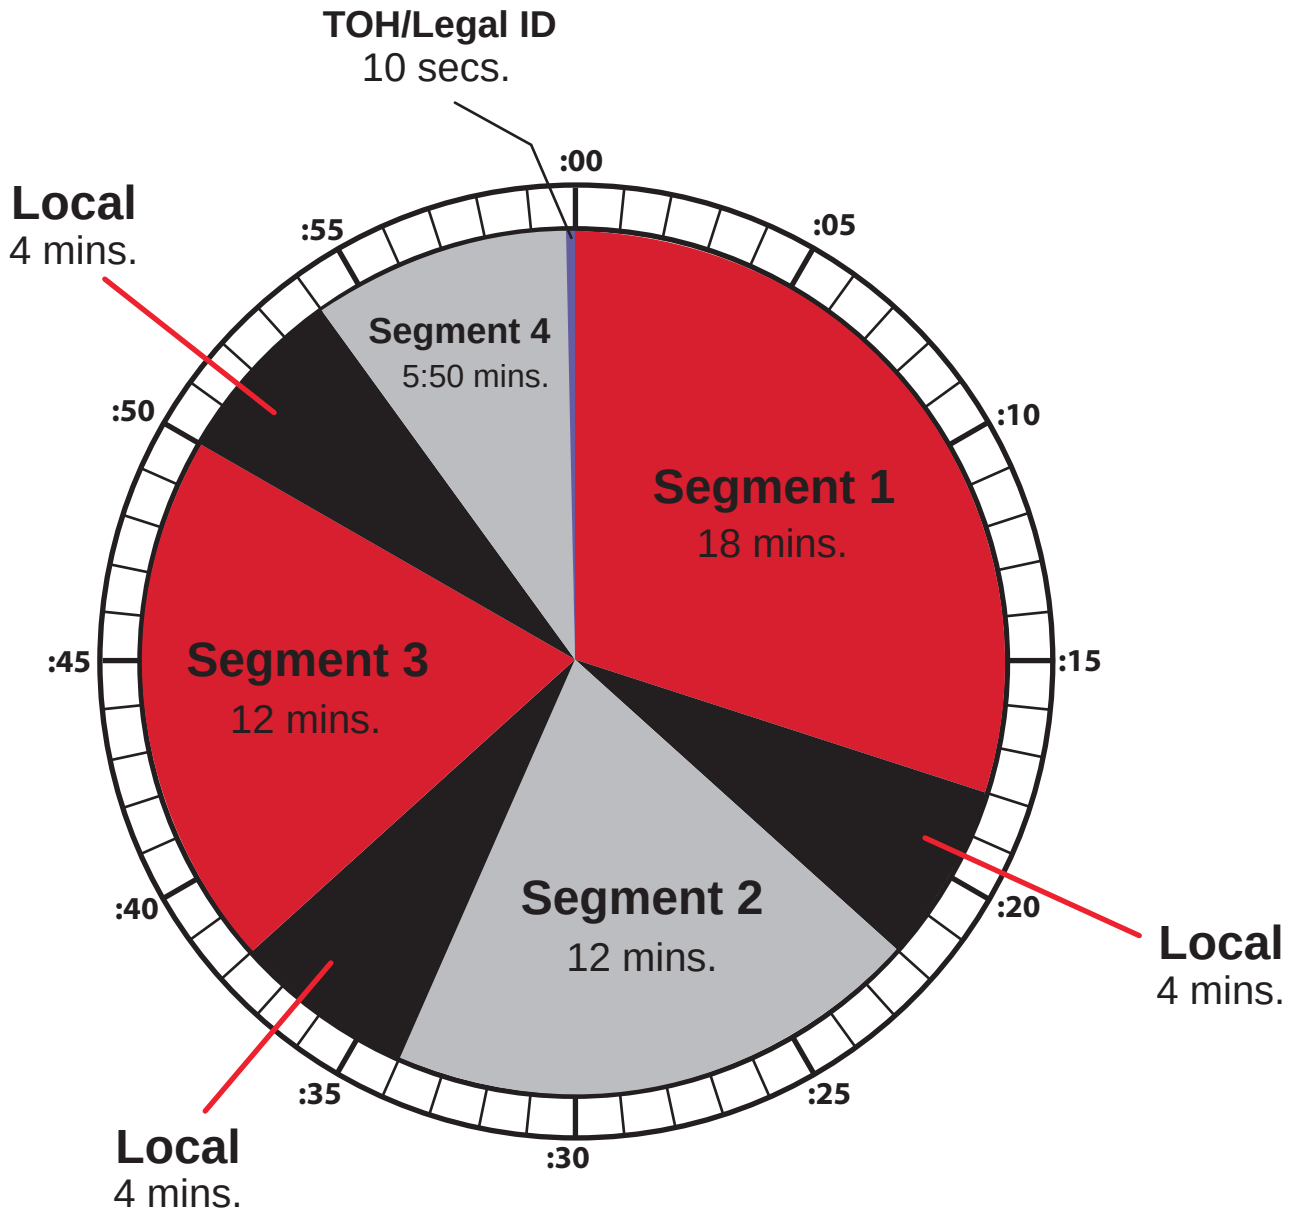

Rock Recall Standard Clock

Emergency Contact Info:
216-831-3761
Rockrecall@envisionradio.com

Avails
Local: 12 minutes