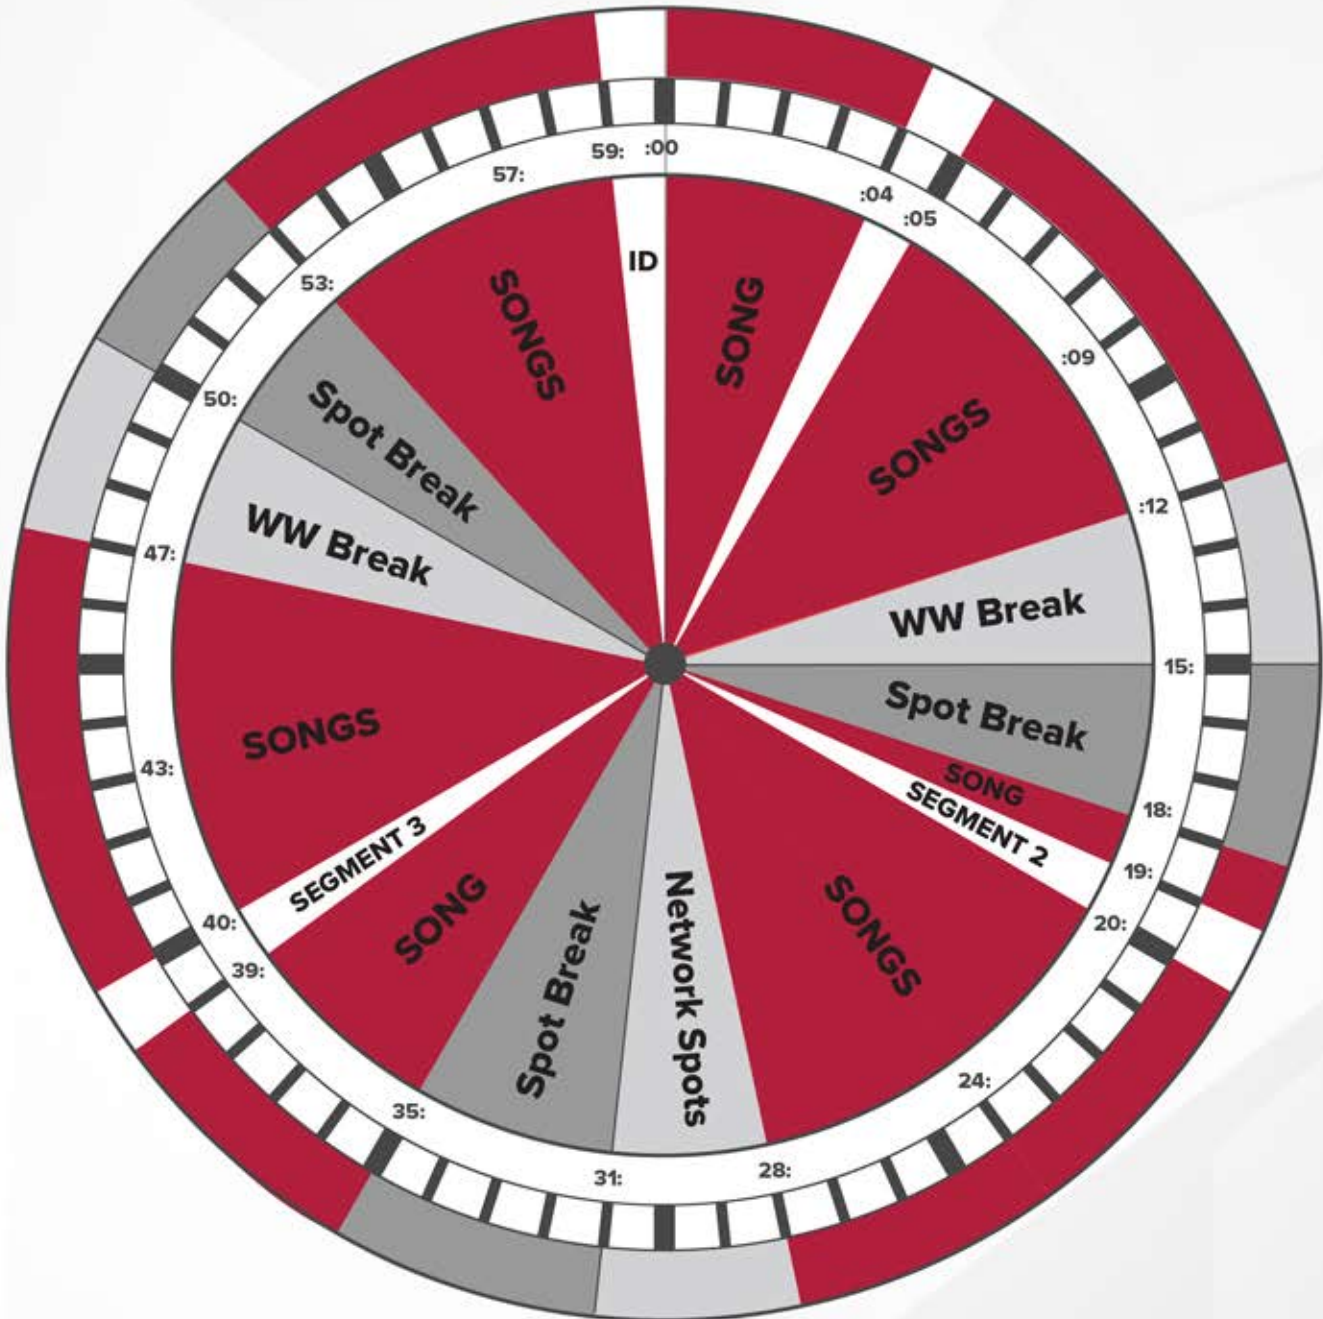

Program Clock: Wilhite And Wall

EFFECTIVE DATE: November 4, 2020

NOTES: All breaks are soft, and may float each .hour.

Programming Support: Rich O'Brien - 212.380.9338 // robrien@sunbgi.com
For Technical Service: TruCast support@trucastclient.com // 843.823.6750
Affiliate Relations: Rich O'Brien - 212.380.9338 // robrien@sunbgi.com